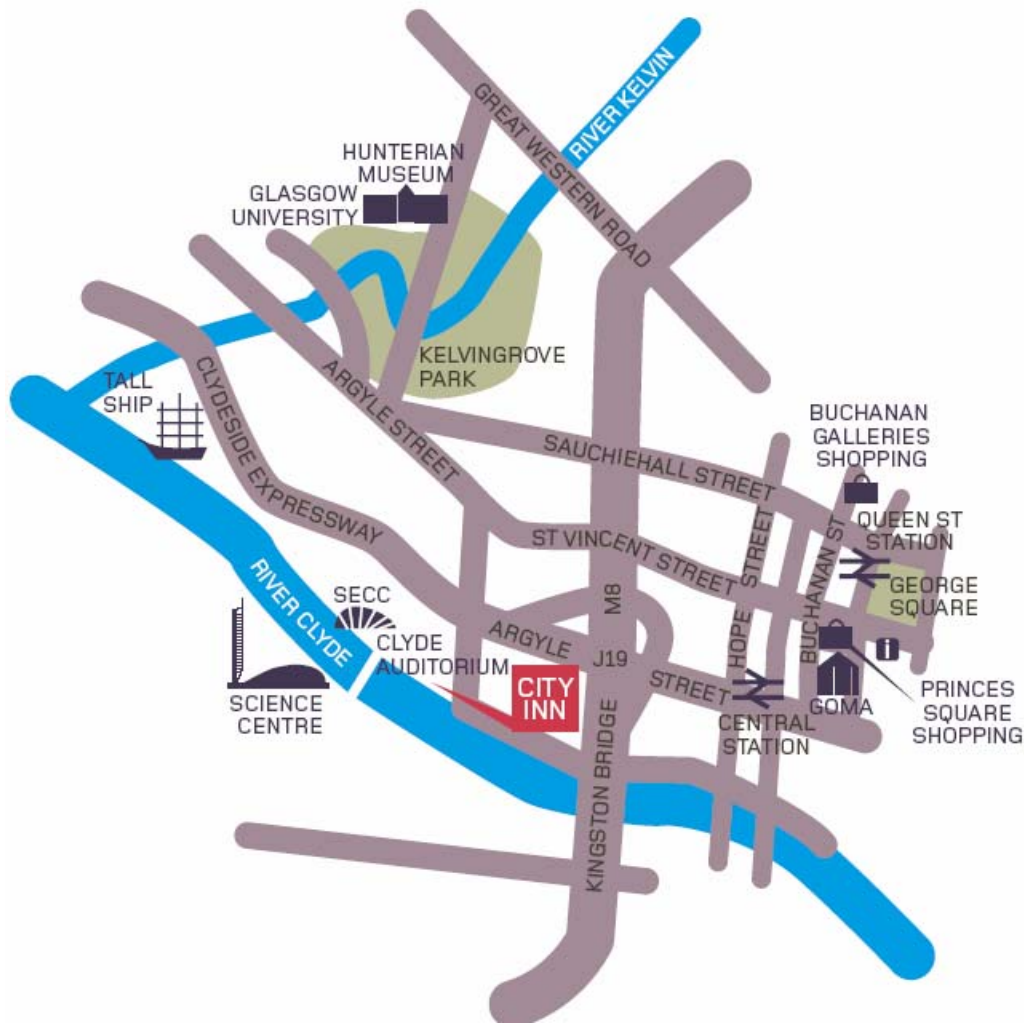

DIRECTIONS TO CITY INN GLASGOW

Finnieston Quay, Glasgow G3 8HN

Telephone: +44 (0)141 240 1002 Fax: +44 (0)141 248 2754

Email: glasgow.reservations@cityinn.com

BY ROAD

Travelling via M8 motorway, exit at Junction 19 and follow signs for SECC (The Scottish Exhibition and Conference Centre). Proceed towards the main entrance of the SECC. City Inn Glasgow is situated on the left, approximately 200 yards before the entrance to the SECC.

Secure, extensive, complimentary car parking is available on site exclusively for hotel guests.

BY RAIL

Both Central and Queen Street Stations are 2 miles from City Inn Glasgow (10 minutes by taxi, approximately)

BY AIR

Glasgow Airport is situated just off the M8, 10 miles from City Inn Glasgow. The approximate travelling time to the airport is 20 minutes from the hotel.